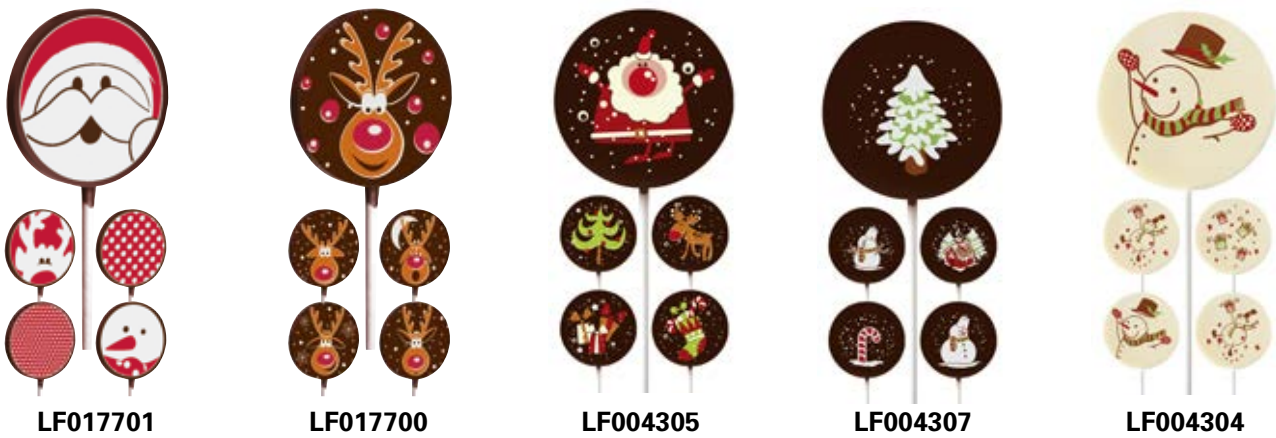

TRANSFER SHEETS

L014223
These transfer sheets are made to fit magnetic mould 1000L33

LOLLIPOPS

Every sheet contains 5 different images
These transfer sheets are made to fit magnetic mould 2000L01

PAPER STICKS FOR LOLLIES

- **M1205**
  Paper sticks per ± 500 pcs
- **M1206**
  Paper sticks per ± 2000 pcs
- **M1207**
  Paper sticks per ± 14000 pcs
- **LSTAND**
  Stand display for lollipops